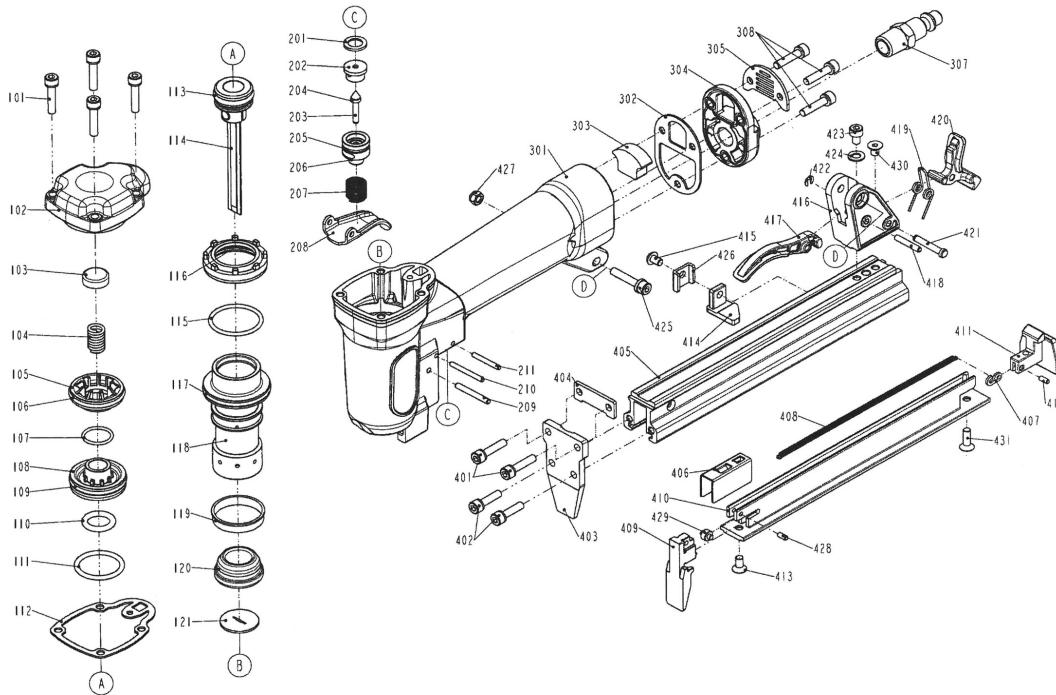

A7116P 71 UPHOLSTERY STAPLER

For replacement parts contact your usual Tacwise supplier.

Exploded view drawing

Item	Description	Item	Description
101	Bolt Assembly	308	Bolt Assembly
102	Cap	401	Bolt Assembly
103	Seal	402	Bolt Assembly
104	Compression Spring	403	Driver Guide Cover
105	Collar	404	Gasket
106	O-Ring	405	Magazine B
107	O-Ring	406	Pusher
108	HD. Valve Piston	407	Positioning Sheet
109	O-Ring	408	Pull Spring
110	O-Ring	409	Driver Guide
111	O-Ring	410	Magazine A
112	Packing	411	Rear Plate
113	O-Ring	412	Spiral Pins
114	Driver Unit	413	Counter Sunk Screw
115	O-Ring	414	Stopper
116	Cylinder Press Ring	415	Half Round HD. Hex Bolt
117	O-Ring	416	Positioning Sheet
118	Cylinder	417	Latch B
119	Cylinder Ring	418	Spring Pin
120	Bumper	419	Spring
121	Driver Guide	420	Latch A
201	Seal	421	Latch Pin
202	Trigger Valve Head	422	E-Ring
203	Trigger Valve Stem	423	Hex Soc. HD. Bolt
204	O-Ring	424	Flat Washer
205	O-Ring	425	Bolt W/Flat Washer
206	Plunger Cap	426	Stopper
207	Spring	427	Lock Nut
208	Trigger	428	Spring Pin
209	Spring Pin	429	Roller
210	Spring Pin	430	Counter Sunk Screw
211	Spring Pin	431	Counter Sunk Screw
301	Gun Body Unit		
302	Gasket		
303	Muffler		
304	End Cap		
305	Guide Plate		
307	Air Plug		